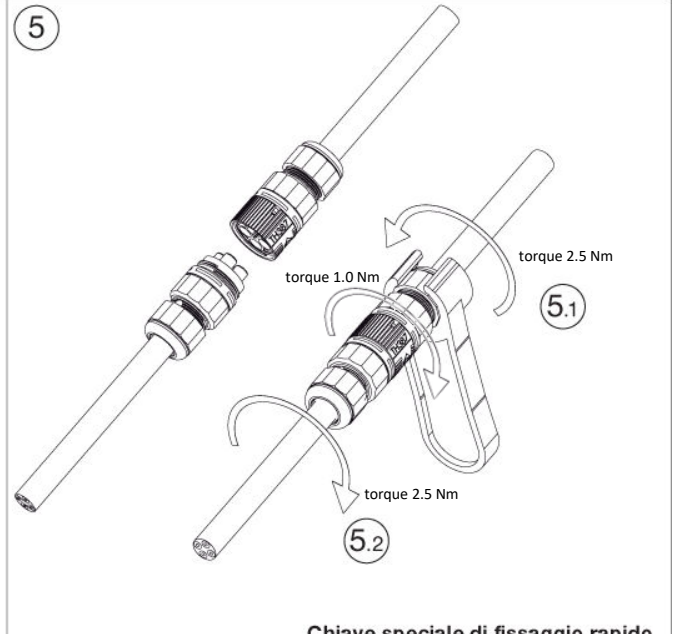

mini
TEE
PLUG

TH387

IP68 3bar

MADE IN ITALY

Versione a vite standard
Screw terminals
Code: THB.XXX.XXX (THR.XXX.XXX)

6mm

20mm

4 POLES

mini
TEE
PLUG

TH387

IP68 3bar

MADE IN ITALY

TH387
2-3-4-5 POLES

①

③

Versione a vite standard
Screw terminals
Code: THB.XXX.XXX (THR.XXX.XXX)

③.1

Versione perforazione isolante
Piercing terminals version
Code: THP.XXX.XXX

4 POLES

No sguainatura
No unsheathing

④

⑤

Chiave speciale di fissaggio rapido

TH387
2-3-4-5 POLES

Versione a parete
Panel-mounting version

Visit us on www.techno.it

Accessori su richiesta
Accessories on request

IP68

30m
3bar

TH387

4-5 POLES

Versione a parete