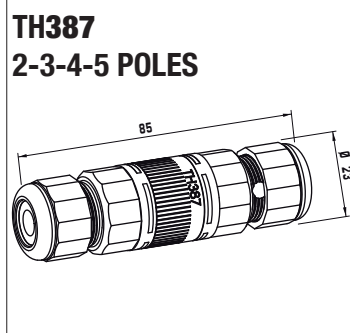

mini
TEE
PLUG

TH387

IP68 3bar

MADE IN ITALY

Versione a vite standard
Screw terminals
Code: THB.XXX.XXX (THR.XXX.XXX)

6mm

20mm

4 POLES

① ← ①
② ← ②
③ ← ③
④ ← ④
⑤ ← ⑤

6mm

20mm

③.1

Versione perforazione isolante
Piercing terminals version
Code: THP.XXX.XXX

20mm

No sguainatura
No unsheathing

TH387
2-3-4-5 POLES

mini
TEE
PLUG

TH387

IP68 3bar

MADE IN ITALY

TH387
2-3-4-5 POLES

①

③

Versione a vite standard
Screw terminals
Code: THB.XXX.XXX (THR.XXX.XXX)