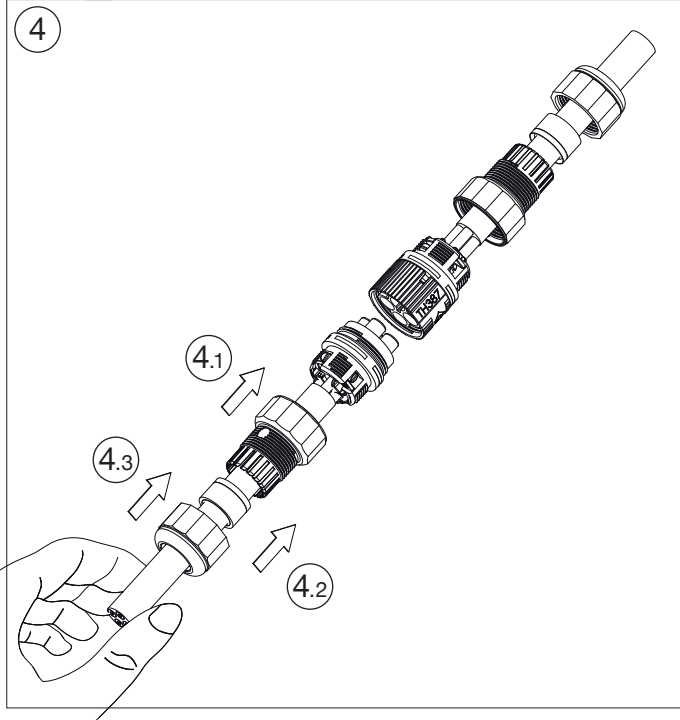

mini
TEE
PLUG

TH387

IP68 3bar

MADE IN ITALY

Versione a vite standard
Screw terminals
Code: THB.XXX.XXX (THR.XXX.XXX)

6mm

20mm

4 POLES

① ← ①
② ← ②
③ ← ③
④ ← ④
⑤ ← ⑤

6mm

20mm

③.1

Versione perforazione isolante
Piercing terminals version
Code: THP.XXX.XXX

20mm

No sguainatura
No unsheathing

TH387
2-3-4-5 POLES

Versione a parete
Panel-mounting version

Visit us on www.techno.it

Accessori su richiesta
Accessories on request

IP68

30m
3bar

Omologato e certificato secondo EN61984.
Approved and certified in accordance with EN61984.

mini
TEE
PLUG

TH387

IP68 3bar

MADE IN ITALY

TH387
2-3-4-5 POLES

①

③

Versione a vite standard
Screw terminals
Code: THB.XXX.XXX (THR.XXX.XXX)