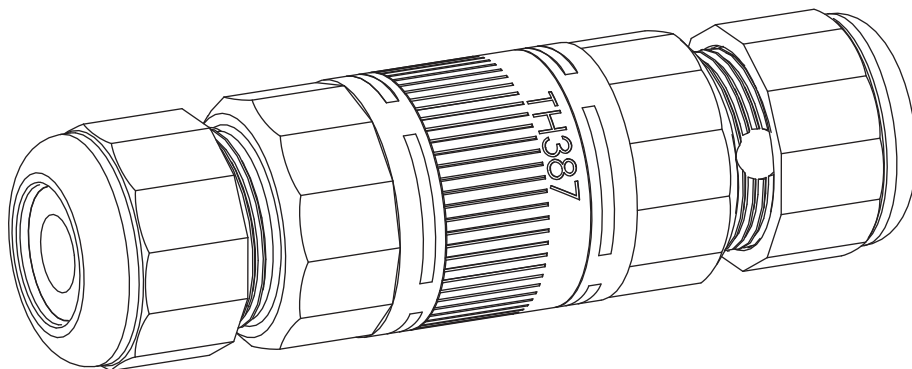

IP68

30m
3bar

Omologato e certificato secondo EN61984.
Approved and certified in accordance with EN61984.