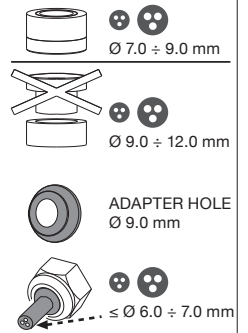

mini
TEE
PLUG

TH387

IP68 3bar

MADE IN ITALY

Versione a vite standard
Screw terminals
Code: THB.XXX.XXX (THR.XXX.XXX)

6mm

20mm

4 POLES

① ← ①
② ← ②
③ ← ③
④ ← ④
⑤ ← ⑤

6mm

20mm

③.1

Versione perforazione isolante
Piercing terminals version
Code: THP.XXX.XXX

20mm

No sguainatura
No unsheathing

TH387
2-3-4-5 POLES

Versione a parete
Panel-mounting version

Visit us on www.techno.it

Accessori su richiesta
Accessories on request

IP68

30m
3bar

Omologato e certificato secondo EN61984.
Approved and certified in accordance with EN61984.

mini
TEE
PLUG

TH387

IP68 3bar

MADE IN ITALY

TH387
2-3-4-5 POLES

①

③

Versione a vite standard
Screw terminals
Code: THB.XXX.XXX (THR.XXX.XXX)