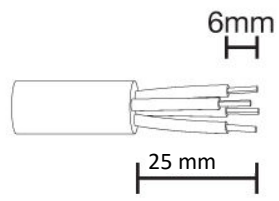

mini
TEE
PLUG

TH387

IP68 3bar

MADE IN ITALY

Versione a vite standard
Screw terminals
Code: THB.XXX.XXX (THR.XXX.XXX)

6mm

20mm

4 POLES

mini
TEE
PLUG

TH387

IP68 3bar

MADE IN ITALY

TH387
2-3-4-5 POLES

①

③

Versione a vite standard
Screw terminals
Code: THB.XXX.XXX (THR.XXX.XXX)

③.1

Versione perforazione isolante
Piercing terminals version
Code: THP.XXX.XXX

4 POLES

No sguainatura
No unsheathing

④

⑤

Chiave speciale di fissaggio rapido

TH387
2-3-4-5 POLES