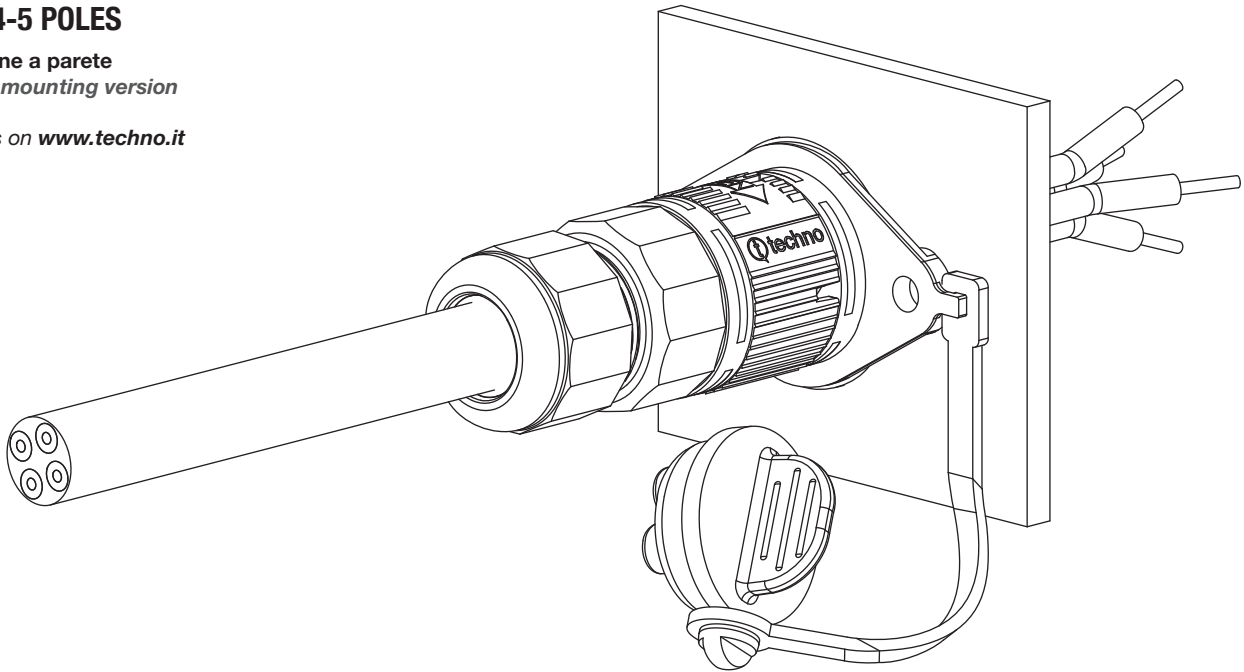

mini
TEE
PLUG

TH387

IP68 3bar

MADE IN ITALY

Versione a vite standard
Screw terminals
Code: THB.XXX.XXX (THR.XXX.XXX)

6mm

20mm

4 POLES

① ← ①
② ← ②
③ ← ③
④ ← ④
⑤ ← ⑤

6mm

20mm

③.1

Versione perforazione isolante
Piercing terminals version
Code: THP.XXX.XXX

20mm

No sguainatura
No unsheathing

TH387
2-3-4-5 POLES

Versione a parete
Panel-mounting version

Visit us on www.techno.it

Accessori su richiesta
Accessories on request

IP68

30m
3bar

Omologato e certificato secondo EN61984.
Approved and certified in accordance with EN61984.

mini
TEE
PLUG

TH387

IP68 3bar

MADE IN ITALY

TH387
2-3-4-5 POLES

①

③

Versione a vite standard
Screw terminals
Code: THB.XXX.XXX (THR.XXX.XXX)