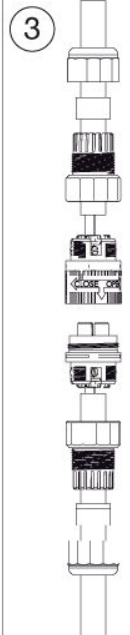

mini
TEE
PLUG

TH387

IP68 3bar

MADE IN ITALY

Versione a vite standard
Screw terminals
Code: THB.XXX.XXX (THR.XXX.XXX)

6mm

20mm

4 POLES

① ← ①
② ← ②
③ ← ③
④ ← ④
⑤ ← ⑤

6mm

20mm

③.1

Versione perforazione isolante
Piercing terminals version
Code: THP.XXX.XXX

20mm

No sguainatura
No unsheathing

TH387
2-3-4-5 POLES

mini
TEE
PLUG

TH387

IP68 3bar

MADE IN ITALY

TH387
2-3-4-5 POLES

①

③

Versione a vite standard
Screw terminals
Code: THB.XXX.XXX (THR.XXX.XXX)

③.1

Versione perforazione isolante
Piercing terminals version
Code: THP.XXX.XXX

4 POLES

No sguainatura
No unsheathing

④

⑤

Chiave speciale di fissaggio rapido

TH387
2-3-4-5 POLES