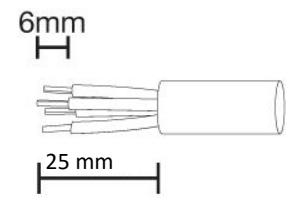

mini
TEE
PLUG

TH387

IP68 3bar

MADE IN ITALY

Versione a vite standard
Screw terminals
Code: THB.XXX.XXX (THR.XXX.XXX)

6mm

20mm

4 POLES

mini
TEE
PLUG

TH387

IP68 3bar

MADE IN ITALY

TH387
2-3-4-5 POLES

①

③

Versione a vite standard
Screw terminals
Code: THB.XXX.XXX (THR.XXX.XXX)

③.1

Versione perforazione isolante
Piercing terminals version
Code: THP.XXX.XXX

4 POLES

No sguainatura
No unsheathing

④

⑤

Chiave speciale di fissaggio rapido

TH387
2-3-4-5 POLES