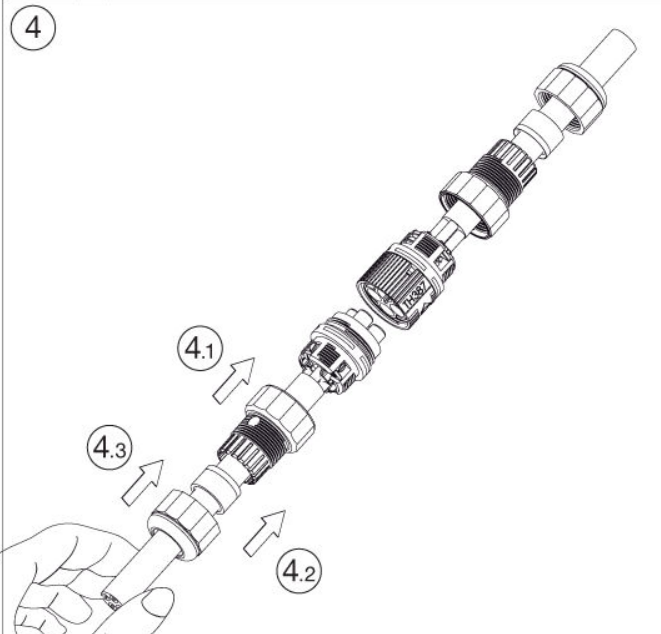

mini
TEE
PLUG

TH387

IP68 3bar

MADE IN ITALY

Versione a vite standard
Screw terminals
Code: THB.XXX.XXX (THR.XXX.XXX)

6mm

20mm

4 POLES

mini
TEE
PLUG

TH387

IP68 3bar

MADE IN ITALY

TH387
2-3-4-5 POLES

①

③

Versione a vite standard
Screw terminals
Code: THB.XXX.XXX (THR.XXX.XXX)

③.1

Versione perforazione isolante
Piercing terminals version
Code: THP.XXX.XXX

4 POLES

No sguainatura
No unsheathing

④

⑤

Chiave speciale di fissaggio rapido

TH387
2-3-4-5 POLES

Versione a parete
Panel-mounting version

Visit us on www.techno.it

Accessori su richiesta
Accessories on request

IP68

30m
3bar

TH387

4-5 POLES

Versione a parete