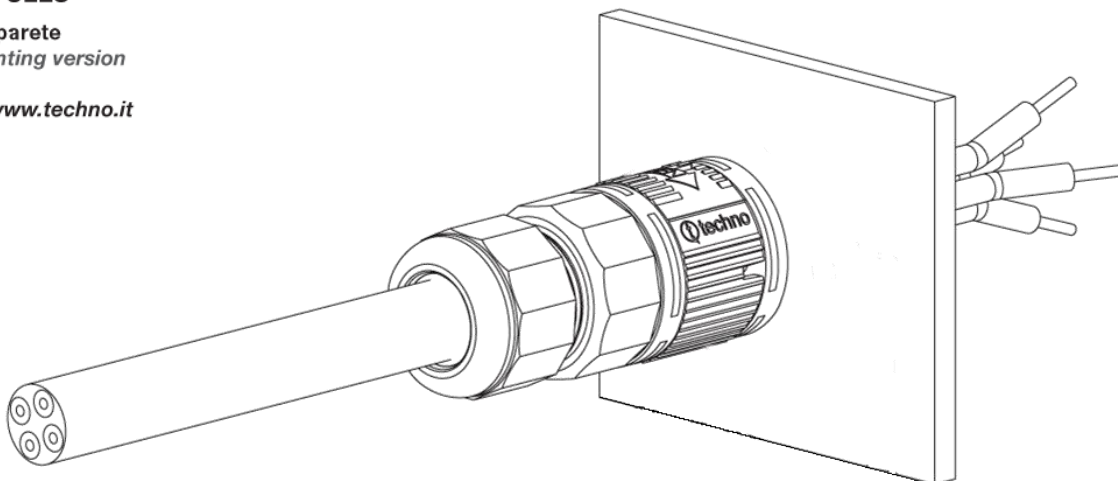

TH387

4-5 POLES

Versione a parete

Panel-mounting version

Visit us on www.techno.it