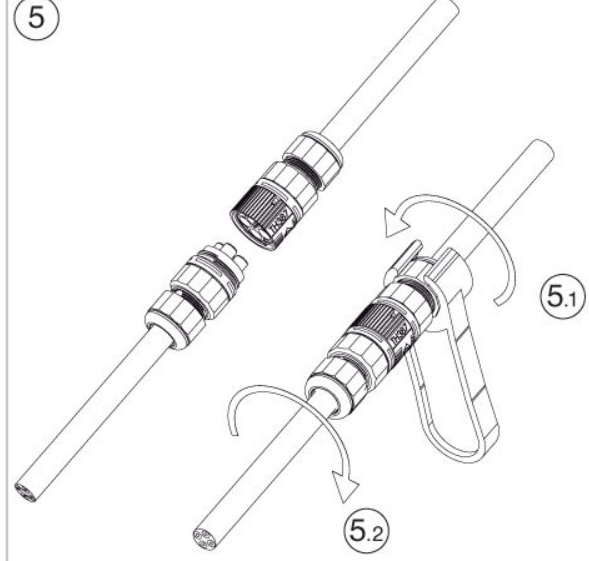

mini
TEE
PLUG

TH387

IP68 3bar

MADE IN ITALY

Versione a vite standard
Screw terminals
Code: THB.XXX.XXX (THR.XXX.XXX)

6mm

20mm

4 POLES

mini
TEE
PLUG

TH387

IP68 3bar

MADE IN ITALY

TH387
2-3-4-5 POLES

①

③

Versione a vite standard
Screw terminals
Code: THB.XXX.XXX (THR.XXX.XXX)

③.1

Versione perforazione isolante
Piercing terminals version
Code: THP.XXX.XXX

4 POLES

No sguainatura
No unsheathing

④

⑤

Chiave speciale di fissaggio rapido

TH387
2-3-4-5 POLES

Versione a parete
Panel-mounting version

Visit us on www.techno.it

Accessori su richiesta
Accessories on request

IP68

30m
3bar

TH387

4-5 POLES

Versione a parete