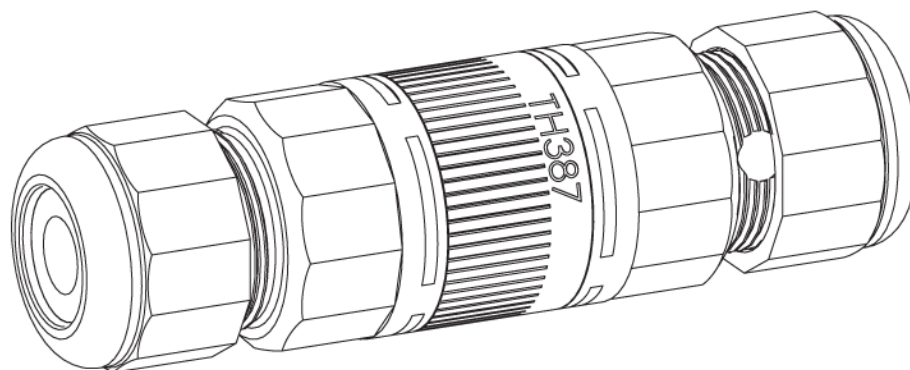

Accessori su richiesta

Accessories on request