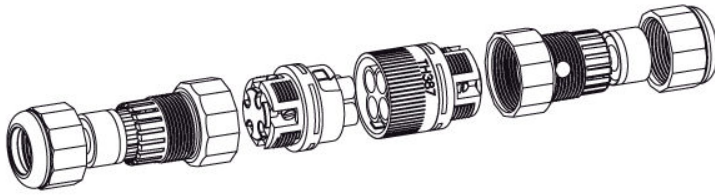

mini
TEE
PLUG

TH387

IP68 3bar

MADE IN ITALY

Versione a vite standard
Screw terminals
Code: THB.XXX.XXX (THR.XXX.XXX)

6mm

20mm

4 POLES

mini
TEE
PLUG

TH387

IP68 3bar

MADE IN ITALY

TH387
2-3-4-5 POLES

①

③

Versione a vite standard
Screw terminals
Code: THB.XXX.XXX (THR.XXX.XXX)

③.1

Versione perforazione isolante
Piercing terminals version
Code: THP.XXX.XXX

4 POLES

No sguainatura
No unsheathing

④

⑤

Chiave speciale di fissaggio rapido

TH387
2-3-4-5 POLES