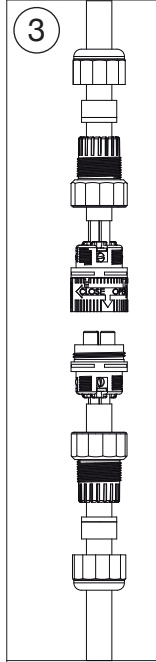

mini
TEE
PLUG

TH387

IP68 3bar

MADE IN ITALY

Versione a vite standard
Screw terminals
Code: THB.XXX.XXX (THR.XXX.XXX)

6mm

20mm

4 POLES

① ← ①
② ← ②
③ ← ③
④ ← ④
⑤ ← ⑤

6mm

20mm

③.1

Versione perforazione isolante
Piercing terminals version
Code: THP.XXX.XXX

20mm

No sguainatura
No unsheathing

TH387
2-3-4-5 POLES

mini
TEE
PLUG

TH387

IP68 3bar

MADE IN ITALY

TH387
2-3-4-5 POLES

①

③

Versione a vite standard
Screw terminals
Code: THB.XXX.XXX (THR.XXX.XXX)

③.1

Versione perforazione isolante
Piercing terminals version
Code: THP.XXX.XXX

4 POLES

No sguainatura
No unsheathing

④

⑤

Chiave speciale di fissaggio rapido

TH387
2-3-4-5 POLES