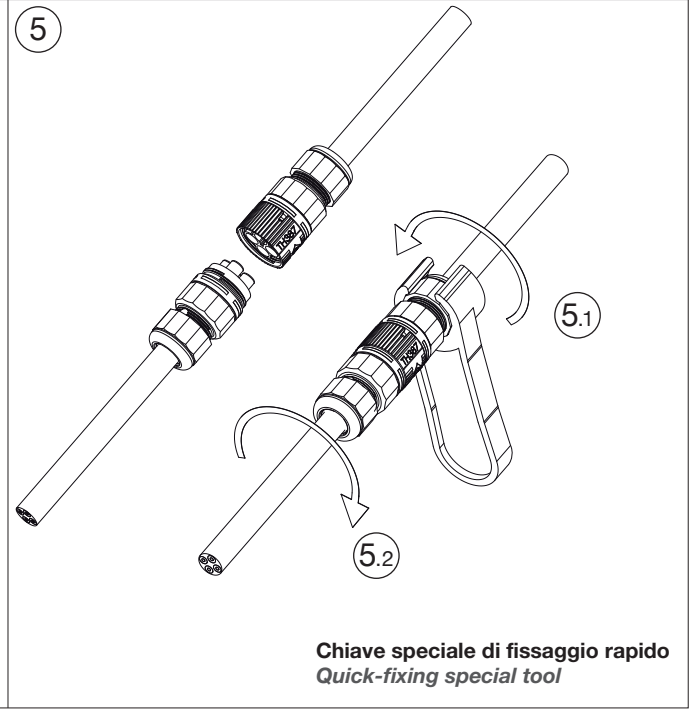

mini
TEE
PLUG

TH387

IP68 3bar

MADE IN ITALY

Versione a vite standard
Screw terminals
Code: THB.XXX.XXX (THR.XXX.XXX)

6mm

20mm

4 POLES

① ← ①
② ← ②
③ ← ③
④ ← ④
⑤ ← ⑤

6mm

20mm

③.1

Versione perforazione isolante
Piercing terminals version
Code: THP.XXX.XXX

20mm

No sguainatura
No unsheathing

TH387
2-3-4-5 POLES

Versione a parete
Panel-mounting version

Visit us on www.techno.it

Accessori su richiesta
Accessories on request

IP68

30m
3bar

Omologato e certificato secondo EN61984.
Approved and certified in accordance with EN61984.

mini
TEE
PLUG

TH387

IP68 3bar

MADE IN ITALY

TH387
2-3-4-5 POLES

①

③

Versione a vite standard
Screw terminals
Code: THB.XXX.XXX (THR.XXX.XXX)