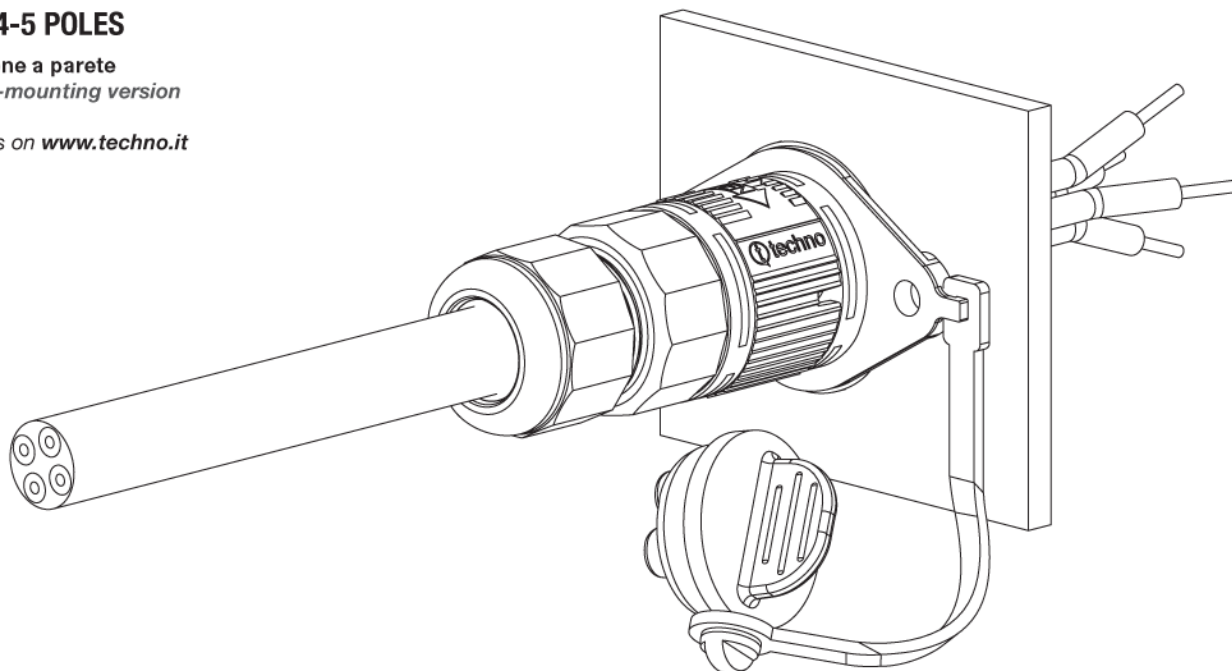

TH387
2-3-4-5 POLES

Versione a parete
Panel-mounting version

Visit us on www.techno.it

Accessori su richiesta
Accessories on request