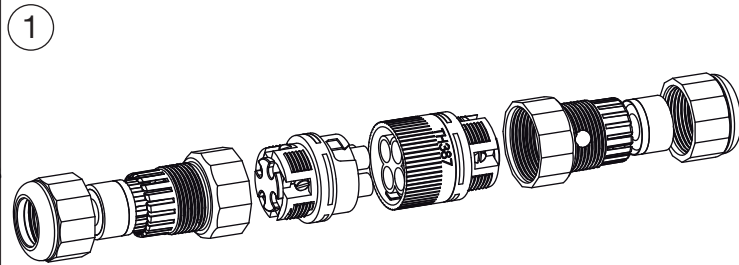

mini
TEE
PLUG

TH387

IP68 3bar

MADE IN ITALY

Versione a vite standard
Screw terminals
Code: THB.XXX.XXX (THR.XXX.XXX)

6mm

20mm

4 POLES

① ← ①
② ← ②
③ ← ③
④ ← ④
⑤ ← ⑤

6mm

20mm

③.1

Versione perforazione isolante
Piercing terminals version
Code: THP.XXX.XXX

20mm

No sguainatura
No unsheathing

TH387
2-3-4-5 POLES

Versione a parete
Panel-mounting version

Visit us on www.techno.it

Accessori su richiesta
Accessories on request

IP68

30m
3bar

Omologato e certificato secondo EN61984.
Approved and certified in accordance with EN61984.

mini
TEE
PLUG

TH387

IP68 3bar

MADE IN ITALY

TH387
2-3-4-5 POLES

①

③

Versione a vite standard
Screw terminals
Code: THB.XXX.XXX (THR.XXX.XXX)